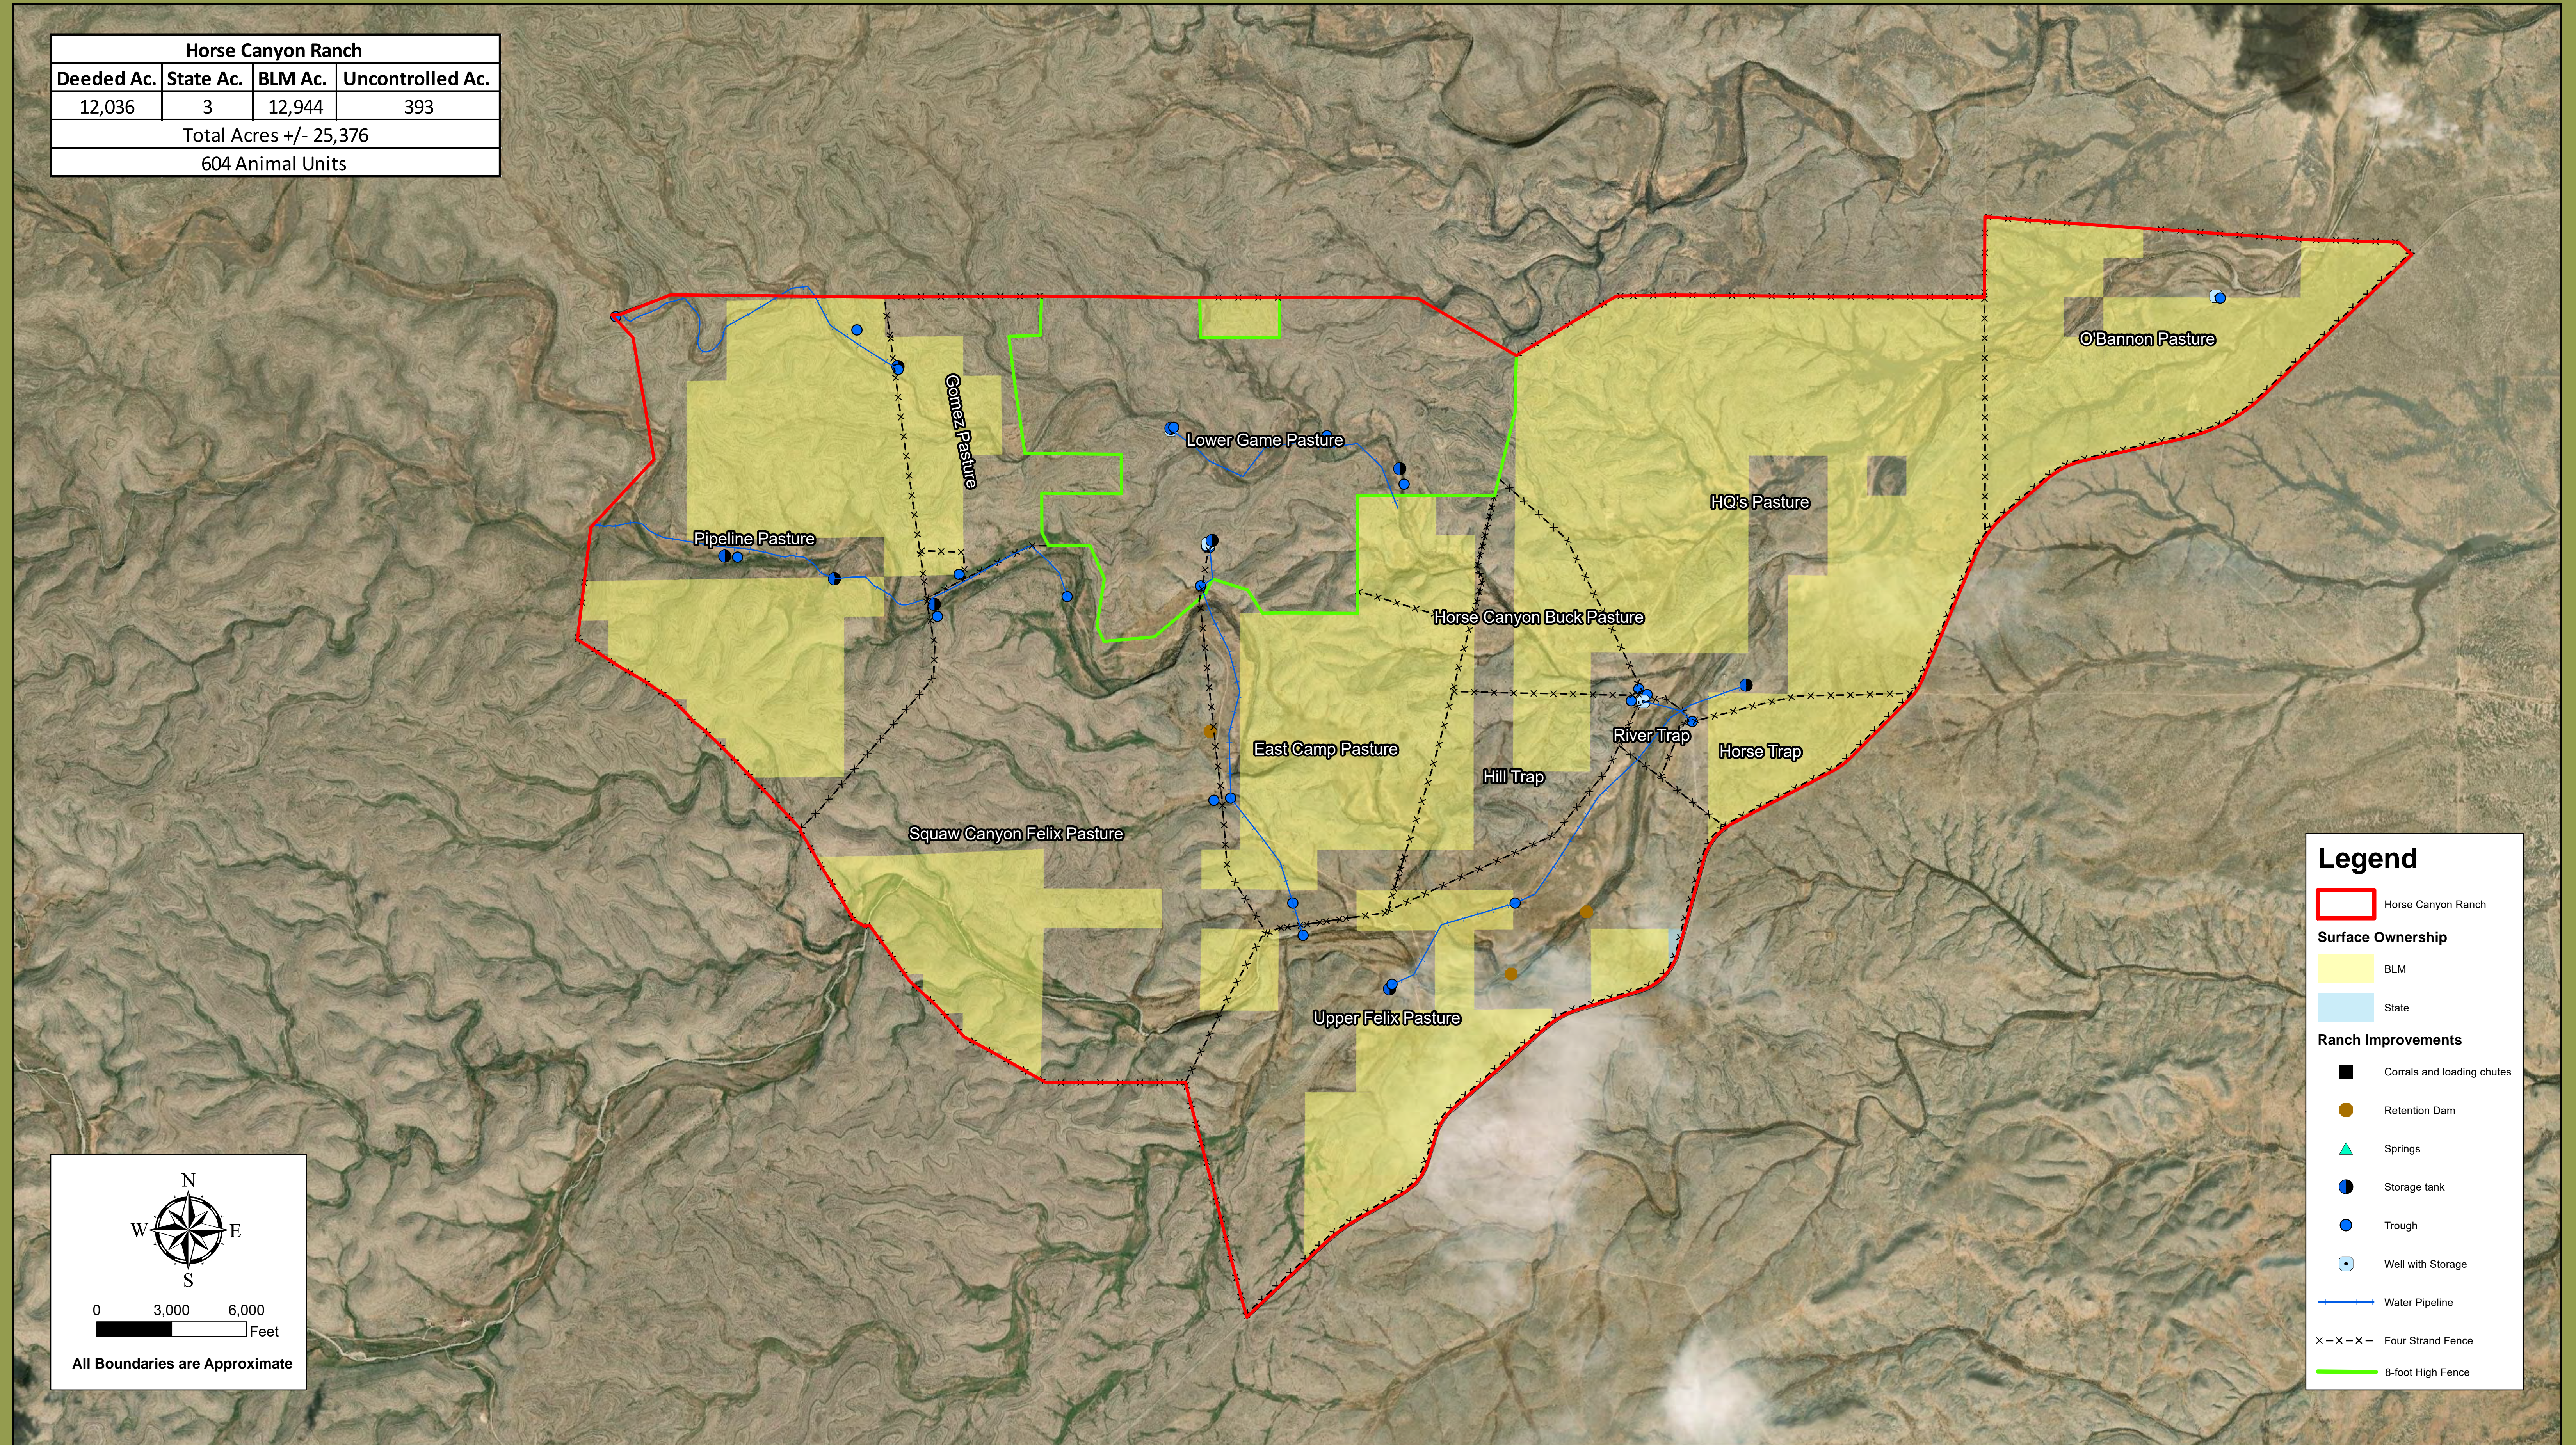

Horse Canyon Ranch			
Deeded Ac.	State Ac.	BLM Ac.	Uncontrolled Ac.
12,036	3	12,944	393
Total Acres +/- 25,376			
604 Animal Units			

Legend

- Horse Canyon Ranch
- Surface Ownership**
 - BLM
 - State
- Ranch Improvements**
 - Corrals and loading chutes
 - Retention Dam
 - Springs
 - Storage tank
 - Trough
 - Well with Storage
 - Water Pipeline
 - Four Strand Fence
 - 8-foot High Fence

0 3,000 6,000
Feet

All Boundaries are Approximate

Map is For Visual Aid Only • Not A Legal Land Survey

Ranchline represents some of the finest ranch and recreational properties in the country. We are even privileged to manage the operations of a select few. All of the Ranchline companies are singularly guided by a shared belief that excellence, accountability, independence and passion are what matter most. The Western attitude of old is still what we practice today: you must always... "ride for the brand"

Map Prepared: 4-20-2023 • Hamilton Real Estate • 817.880.5045

Horse Canyon Ranch

Chaves County, New Mexico